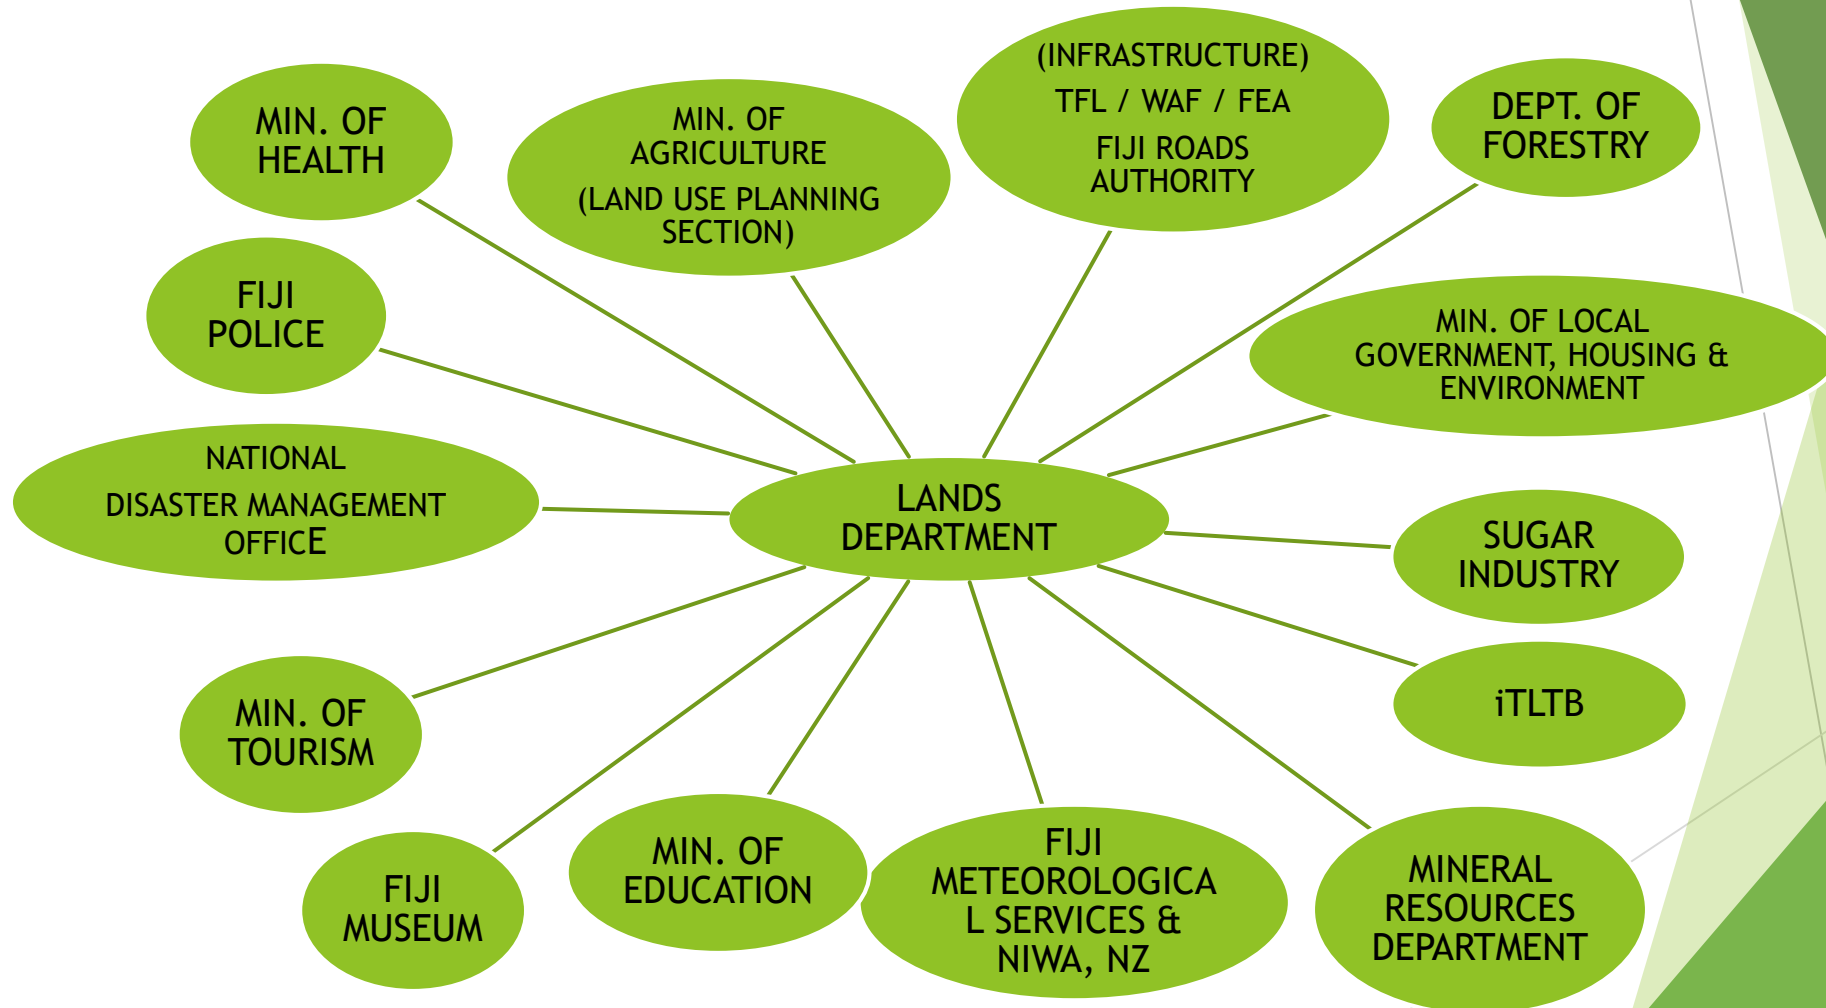

Fiji Integrated Geospatial Information Management

- ▶ National Development Plan (5 (2017-2022) - 20-year)
 - ▶ National land register
 - ▶ Land use master plan - land use information system
 - ▶ Hazard map - potential hazards, damage assessment (flood, tsunami, sea level rise, cyclone)
 - ▶ Resource map - potential for economic activities

Vanua (Country) GIS - Capabilities

Fiji Geospatial Information Management Strategy - FGIMS (2017 - 2022)

- ▶ Support of Fiji Geospatial Information Management Council (FGIMC) and Cabinet.
- ▶ Strategy has elements from the Integrated Geospatial Information Framework
- ▶ 5 strategic goals - governance, data, access, interoperability, development.
- ▶ 5 working groups to meet the objectives of the FGIMS
- ▶ FGIMC adopted the Fundamental Data themes by UNGGIM

VanuaGIS (CountryGIS)- Spatial Data Central Hub for Government

Products : Vanua GIS Standard

- ✓ Government Ministries
- ✓ Council Members

Standard : Land Use App

Layer List

Layers

- Administrative Boundaries ...
- Biophysical ...
- Cadastral & Tenure ...
- Elevation ...
- Foreshore & Qoliqoli Boundary ...
- Infrastructure & Transport ...
- Landuse ...
- Metric Sheet ...
- Minerals ...
- NLC Bounds & Index ...
- State Land Administration ...
- Villages & Settlements ...
- Utilities ...

'Right Person' at **'Right Time'**

Right Person

Top Administrator
To
Common Man

THANK YOU

The background features abstract, overlapping geometric shapes in various shades of green, ranging from light lime to dark forest green. These shapes are primarily located on the right side of the frame, creating a modern, layered effect against the white background.