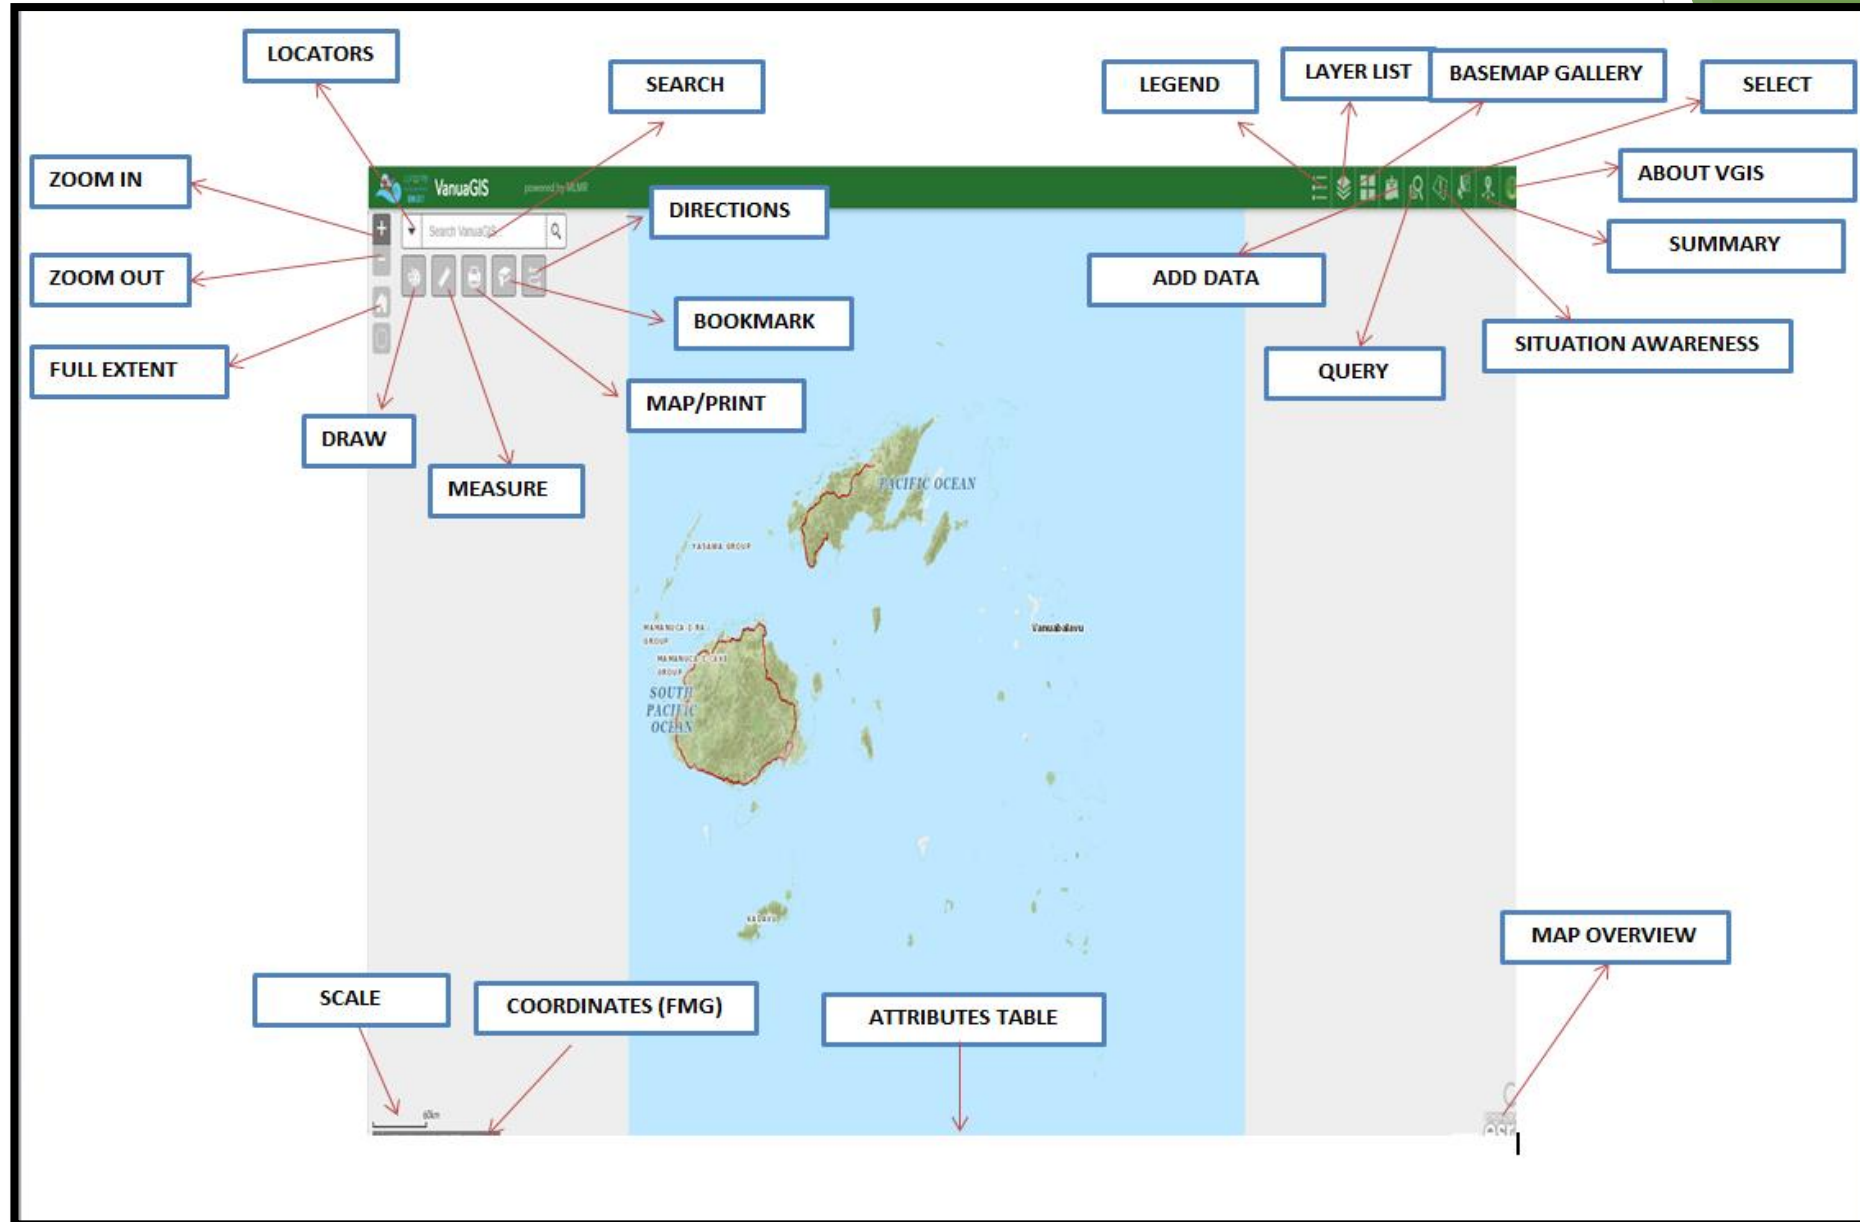

Fiji Integrated Geospatial Information Management

- ▶ National Development Plan (5 (2017-2022) - 20-year)
 - ▶ National land register
 - ▶ Land use master plan - land use information system
 - ▶ Hazard map - potential hazards, damage assessment (flood, tsunami, sea level rise, cyclone)
 - ▶ Resource map - potential for economic activities

Vanua (Country) GIS - Capabilities

Fiji Geospatial Information Management Strategy - FGIMS (2017 - 2022)

- ▶ Support of Fiji Geospatial Information Management Council (FGIMC) and Cabinet.
- ▶ Strategy has elements from the Integrated Geospatial Information Framework
- ▶ 5 strategic goals - governance, data, access, interoperability, development.
- ▶ 5 working groups to meet the objectives of the FGIMS
- ▶ FGIMC adopted the Fundamental Data themes by UNGGIM

VanuaGIS (CountryGIS)- Spatial Data Central Hub for Government

Products : Vanua GIS Standard

- ✓ Government Ministries
- ✓ Council Members

Standard : Land Use App

Layer List

Layers

- Administrative Boundaries ...
- Biophysical ...
- Cadastral & Tenure ...
- Elevation ...
- Foreshore & Qoliqoli Boundary ...
- Infrastructure & Transport ...
- Landuse ...
- Metric Sheet ...
- Minerals ...
- NLC Bounds & Index ...
- State Land Administration ...
- Villages & Settlements ...
- Utilities ...

'Right Person' at **'Right Time'**

Right Person

Top Administrator
To
Common Man

THANK YOU

The background features abstract, overlapping geometric shapes in various shades of green, ranging from light lime to dark forest green. These shapes are primarily located on the right side of the frame, creating a modern, layered effect against the white background.