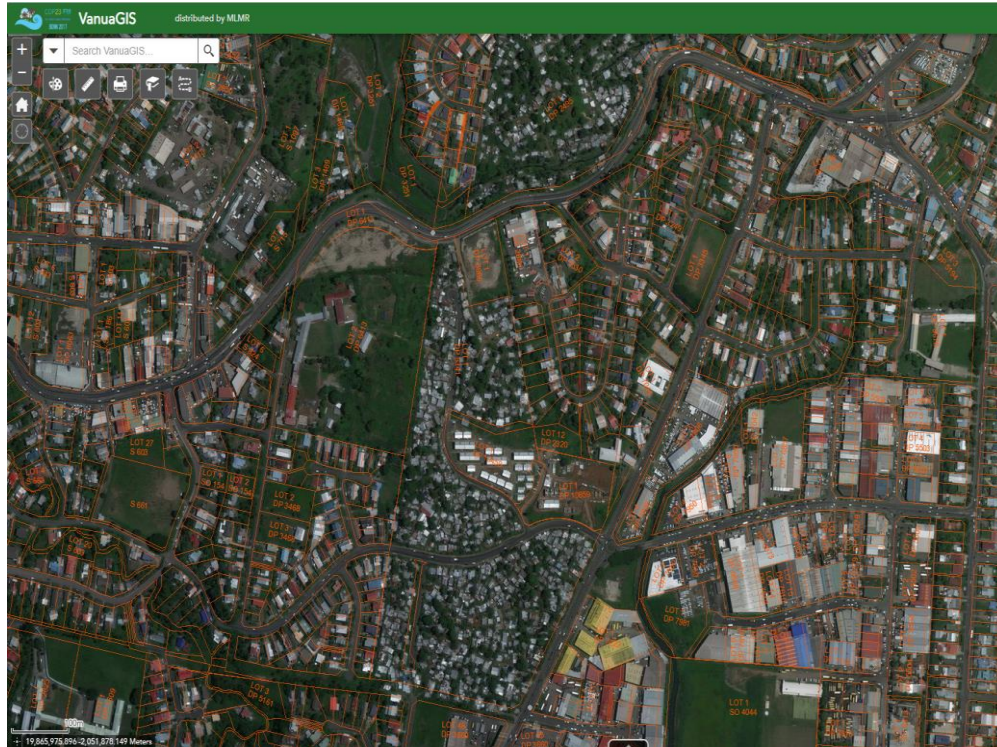

Vanua (Country) GIS - Capabilities

Fiji Geospatial Information Management Strategy - FGIMS (2017 - 2022)

- ▶ Support of Fiji Geospatial Information Management Council (FGIMC) and Cabinet.
- ▶ Strategy has elements from the Integrated Geospatial Information Framework
- ▶ 5 strategic goals - governance, data, access, interoperability, development.
- ▶ 5 working groups to meet the objectives of the FGIMS
- ▶ FGIMC adopted the Fundamental Data themes by UNGGIM

VanuaGIS (CountryGIS)- Spatial Data Central Hub for Government

Products : Vanua GIS Standard

- ✓ Government Ministries
- ✓ Council Members

Standard : Land Use App

Layer List

Layers

- Administrative Boundaries ...
- Biophysical ...
- Cadastral & Tenure ...
- Elevation ...
- Foreshore & Qoliqoli Boundary ...
- Infrastructure & Transport ...
- Landuse ...
- Metric Sheet ...
- Minerals ...
- NLC Bounds & Index ...
- State Land Administration ...
- Villages & Settlements ...
- Utilities ...